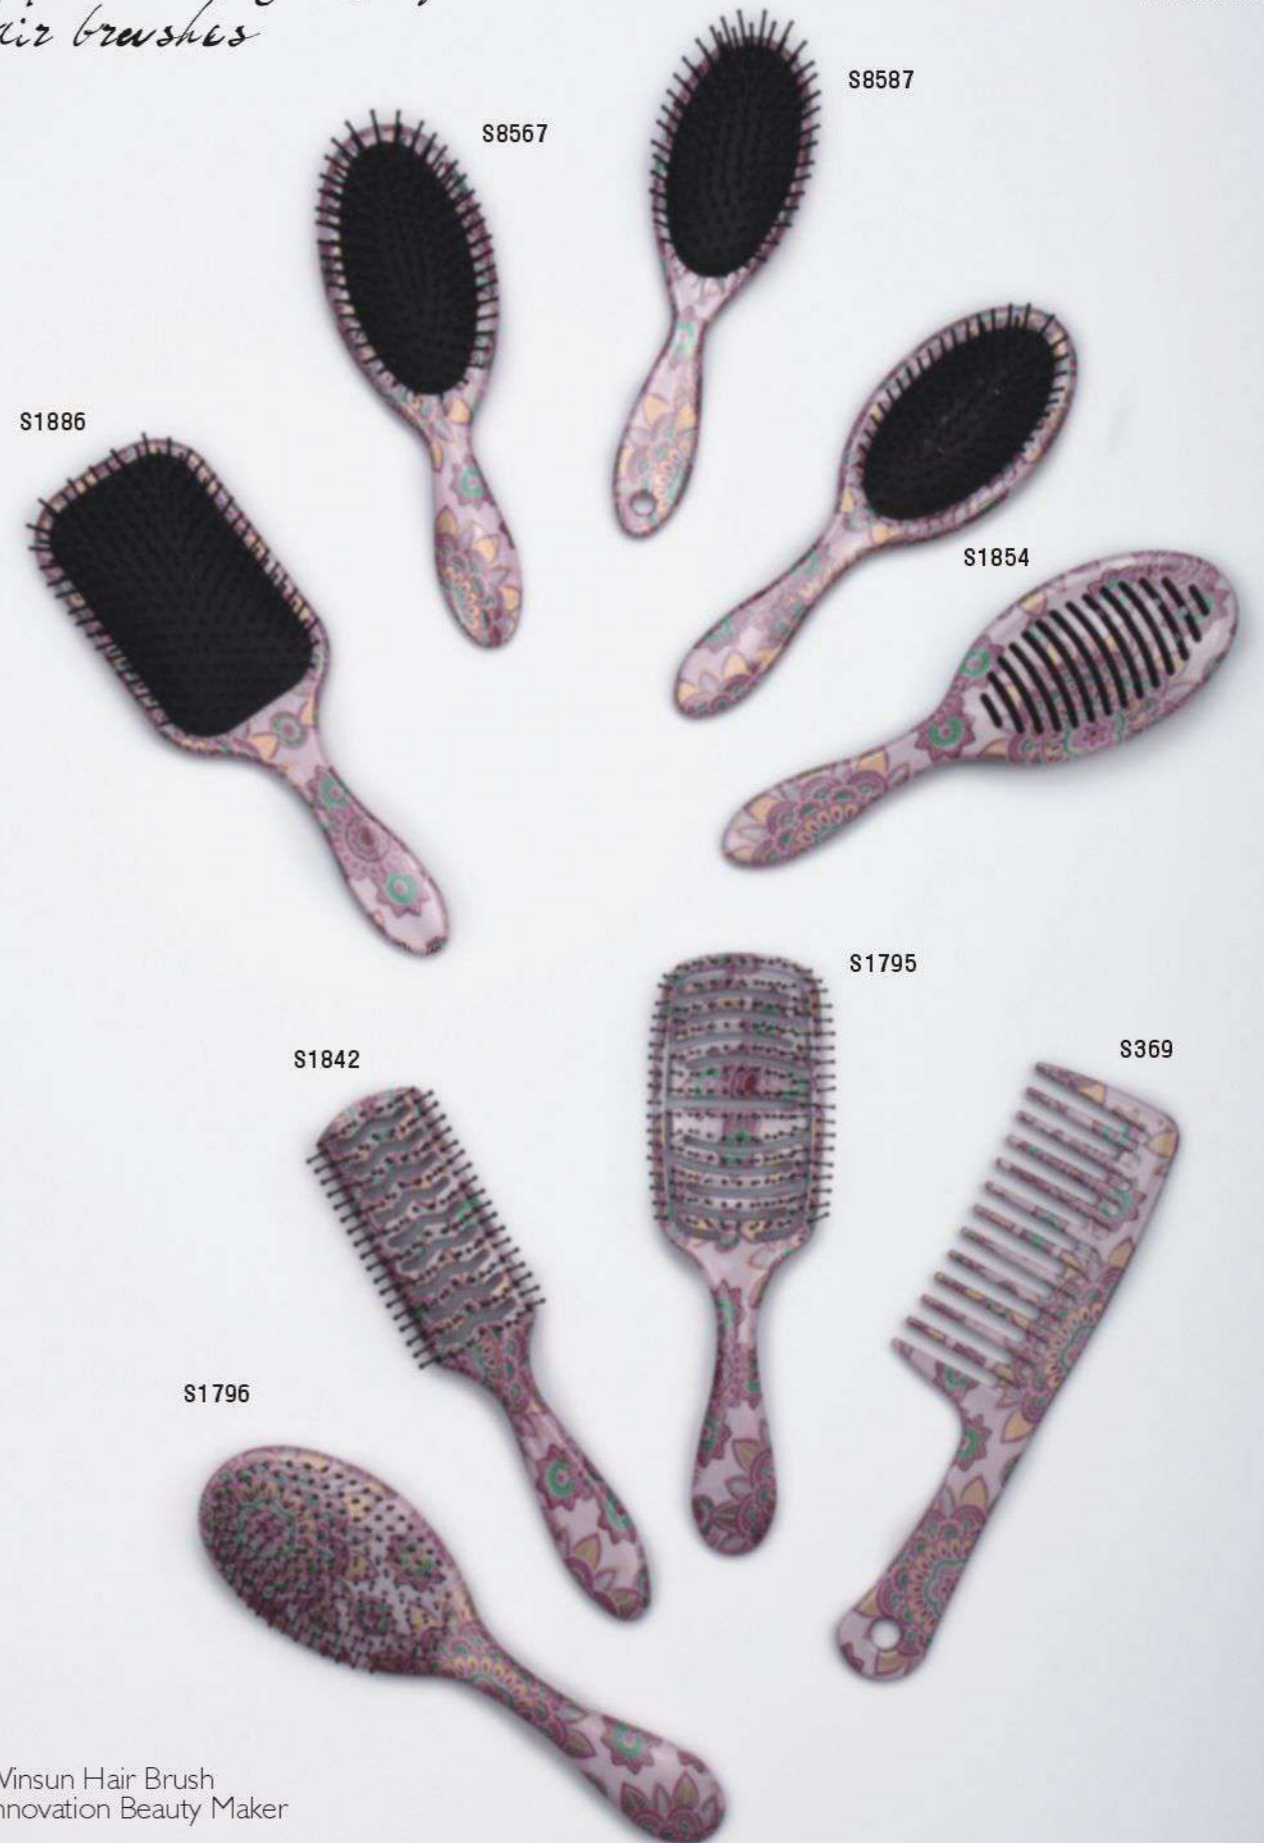

# BEAUTY CARE

Professional Quality  
Hair brushes

*Professional quality  
hair brushes*

**WinSun**<sup>®</sup>  
Professional

Winsun Hair Brush  
Innovation Beauty Maker

Professional quality **HAIR BRUSHES**

*Professional quality  
hair brushes*

**WinSun**<sup>®</sup>  
Professional

Professional quality  
hair brushes

Professional quality  
hair brushes

WinSun<sup>®</sup>  
Professional

Winsun Hair Brush  
Innovation Beauty Maker

# BEAUTY CARE

Professional Quality  
Hair brushes

Winsun Hair Brush  
Innovation Beauty Maker

*Professional quality  
hair brushes*

**WinSun**<sup>®</sup>  
Professional

150-2213UVC  
dia 34mm

150-2212UVC  
dia 25mm